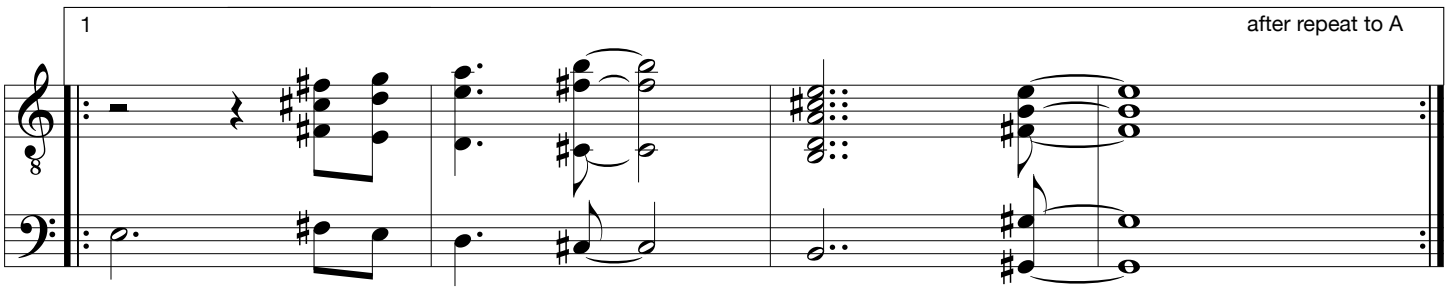

# Mission Boot

1526

by Peter Kienle  
1985

**A**

Slow Funk  
sample bass

cont. sample bass  
Am11/D

**B**